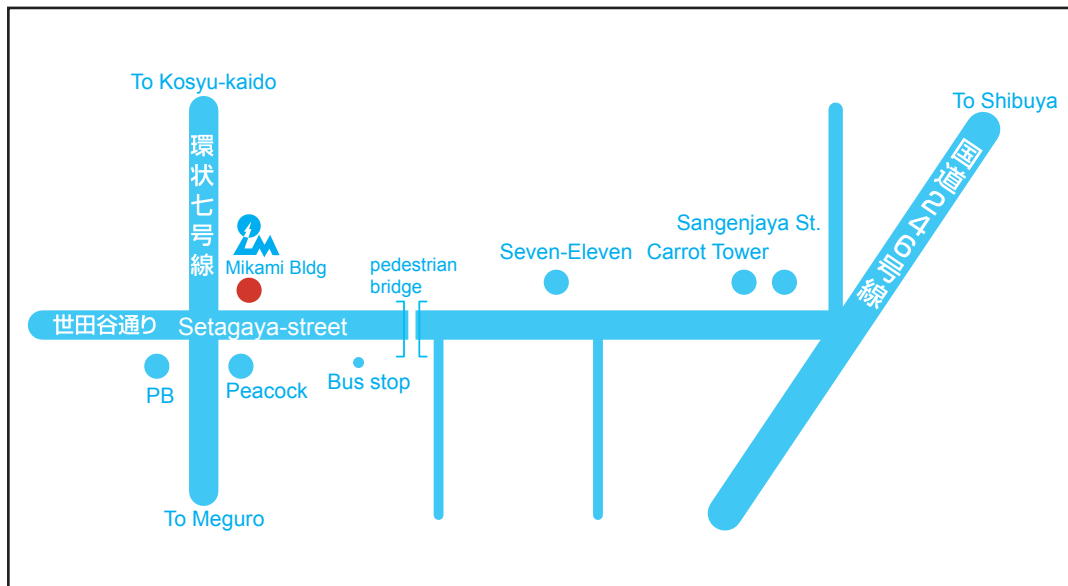

<ACCESS>

From Shibuya by Bus

First go to JR Shibuya station. If you take the "Ginza" subway line, please get off at "Shibuya(渋谷)", the last stop.

Then find the bus stop area located the JR Shibuya West Exit.

Look for buses bound for "Kamimachi(上町)" or "SoshigayaOkura(祖師ヶ谷大蔵)". Please get on a bus at bus terminal number 34, and get off at "Wakabayashi 1-chome(若林1丁目)" which is the first stop after "Sangenjaya(三軒茶屋)".